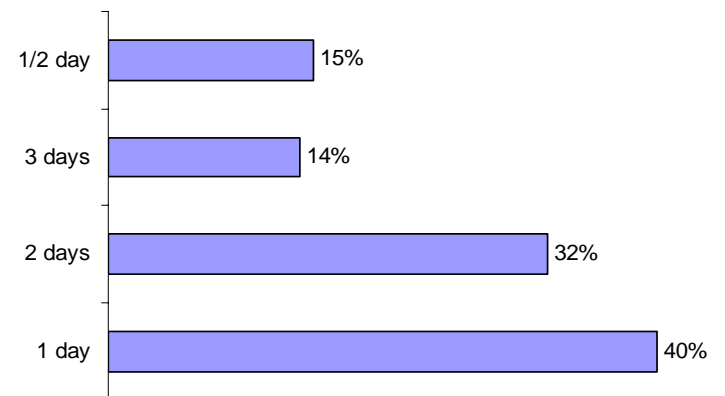

How do you evaluate the notoriety of Vinisud?

How did you evaluate the exhibitors ?

Did VINISUD answer your expectations ?

Vinisud and other exhibitions

Among these fairs, which one have you attended ?

Could you evaluate Vinisud compared to the fairs mentioned above ?

How did you evaluate the professionnals on the fair?

Time dedicated to the visit ?

General Organisation

Your opinion regarding welcome

Excellent/Very good/Good: 87%

Your opinion regarding registration

Excellent/Very good/Good: 78%