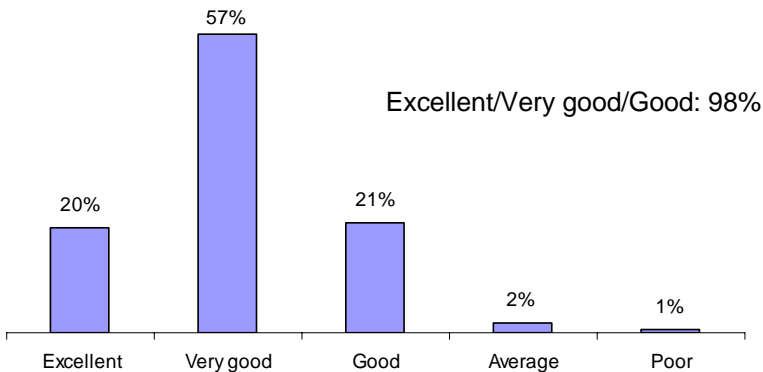

How do you evaluate the notoriety of Vinisud?

How did you evaluate the exhibitors ?

Did VINISUD answer your expectations ?

Vinisud and other exhibitions

Among these fairs, which one have you attended ?

Could you evaluate Vinisud compared to the fairs mentioned above ?

How did you evaluate the professionnals on the fair?

Time dedicated to the visit ?

General Organisation

Your opinion regarding welcome

Excellent/Very good/Good: 87%

Your opinion regarding registration

Excellent/Very good/Good: 78%

Your opinion regarding signaletic

Excellent/Very good/Good: 67%

General Organisation

Your opinion regarding parking

Excellent/Very good/Good: 66%

Your opinion regarding catering

Excellent/Very good/Good: 55%