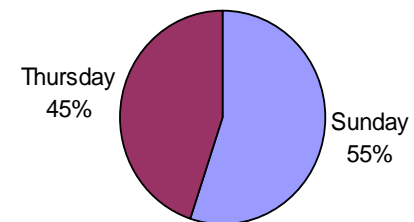

Your opinion regarding notoriety

Excellent/Very good/Good: 93%

Accomodation during Vinisud

Where did you stay ?

Transportation used to come to Vinisud ?

Did you use shuttles?

Vinisud 2010

*Do you think you will attend
VINISUD 2010 ?*

**Do you agree with Vinisud new dates :
22,23, 24 February 2010 ?**

- Would you like to stay an extra day ?*

If yes, which day ?

Visitors Profile / 1320 answers

By fonction

By origin