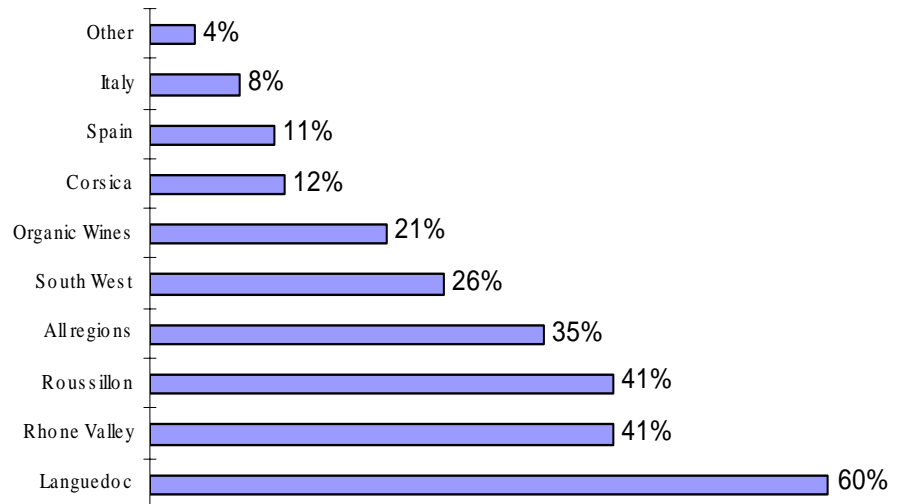

VINISUD
2008

France - Montpellier - Parc des Expositions
18 - 19 - 20 février 2008

www.vinisud.com

8ème Salon International des Vins & Spiritueux Méditerranéens

Visitors
Evaluation Questionnaires
Base : 1 320 answers

Why visit Vinisud ?

Is this your first visit to VINISUD ?

How did you know about VINISUD ?

Goals of your visit ?

Production Regions in which you are interested ?

Evaluation of Vinisud

How did you evaluate the size of Vinisud?

How do you evaluate the notoriety of Vinisud?

How did you evaluate the exhibitors ?

Did VINISUD answer your expectations ?

Vinisud and other exhibitions

Among these fairs, which one have you attended ?

Could you evaluate Vinisud compared to the fairs mentioned above ?