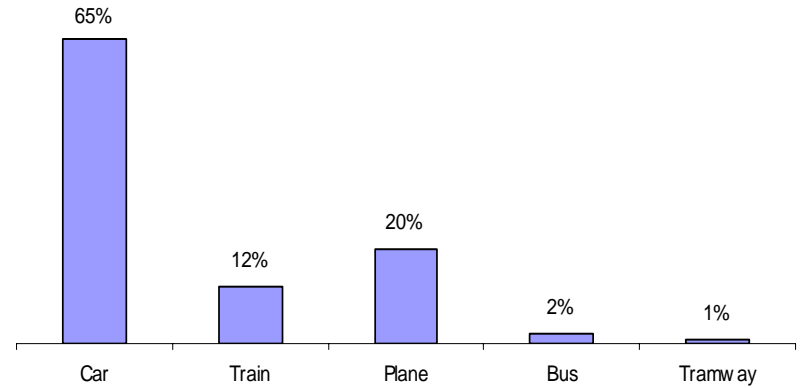

Your opinion regarding signaletic

Excellent/Very good/Good: 67%

General Organisation

Your opinion regarding parking

Excellent/Very good/Good: 66%

Your opinion regarding catering

Excellent/Very good/Good: 55%

Your opinion regarding notoriety

Excellent/Very good/Good: 93%

Accomodation during Vinisud

Where did you stay ?

Transportation used to come to Vinisud ?

Did you use shuttles?

Vinisud 2010

*Do you think you will attend
VINISUD 2010 ?*

**Do you agree with Vinisud new dates :
22,23, 24 February 2010 ?**

- Would you like to stay an extra day ?*

If yes, which day ?

Visitors Profile / 1320 answers

By fonction

By origin