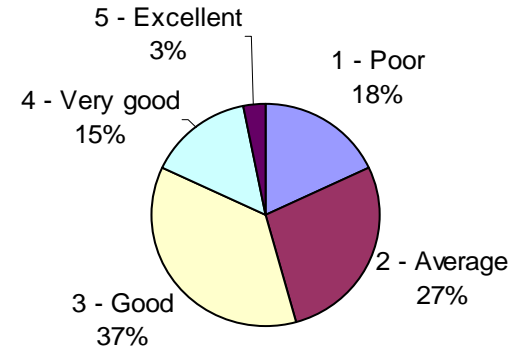

How did you evaluate the professionnals on the fair?

Time dedicated to the visit ?

General Organisation

Your opinion regarding welcome

Excellent/Very good/Good: 87%

Your opinion regarding registration

Excellent/Very good/Good: 78%

Your opinion regarding signaletic

Excellent/Very good/Good: 67%

General Organisation

Your opinion regarding parking

Excellent/Very good/Good: 66%

Your opinion regarding catering

Excellent/Very good/Good: 55%