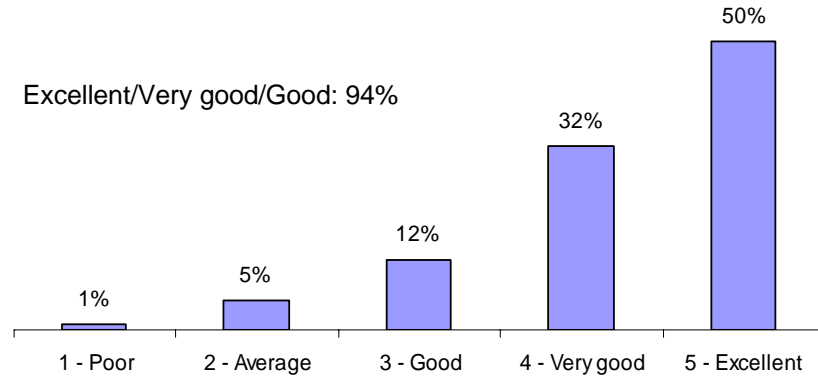

How do you evaluate the notoriety of Vinisud?

How did you evaluate the exhibitors ?

Did VINISUD answer your expectations ?

Vinisud and other exhibitions

Among these fairs, which one have you attended ?

Could you evaluate Vinisud compared to the fairs mentioned above ?

How did you evaluate the professionnals on the fair?

Time dedicated to the visit ?

General Organisation

Your opinion regarding welcome

Excellent/Very good/Good: 87%

Your opinion regarding registration

Excellent/Very good/Good: 78%

Your opinion regarding signaletic

Excellent/Very good/Good: 67%

General Organisation

Your opinion regarding parking

Excellent/Very good/Good: 66%

Your opinion regarding catering

Excellent/Very good/Good: 55%