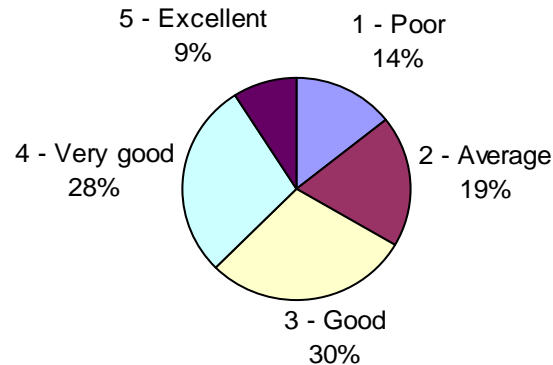

How did you evaluate the professionnals on the fair?

Time dedicated to the visit ?

General Organisation

Your opinion regarding welcome

Excellent/Very good/Good: 87%

Your opinion regarding registration

Excellent/Very good/Good: 78%

Your opinion regarding signaletic

Excellent/Very good/Good: 67%

General Organisation

Your opinion regarding parking

Excellent/Very good/Good: 66%

Your opinion regarding catering

Excellent/Very good/Good: 55%