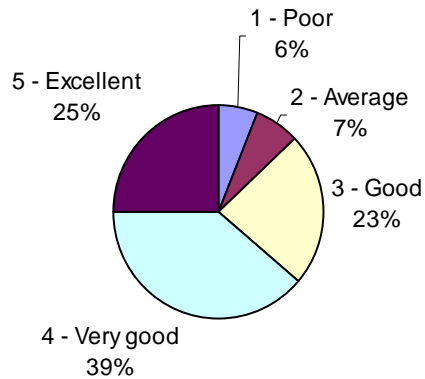

How did you evaluate the professionnals on the fair?

Time dedicated to the visit ?

General Organisation

Your opinion regarding welcome

Excellent/Very good/Good: 87%

Your opinion regarding registration

Excellent/Very good/Good: 78%

Your opinion regarding signaletic

Excellent/Very good/Good: 67%

General Organisation

Your opinion regarding parking

Excellent/Very good/Good: 66%

Your opinion regarding catering

Excellent/Very good/Good: 55%