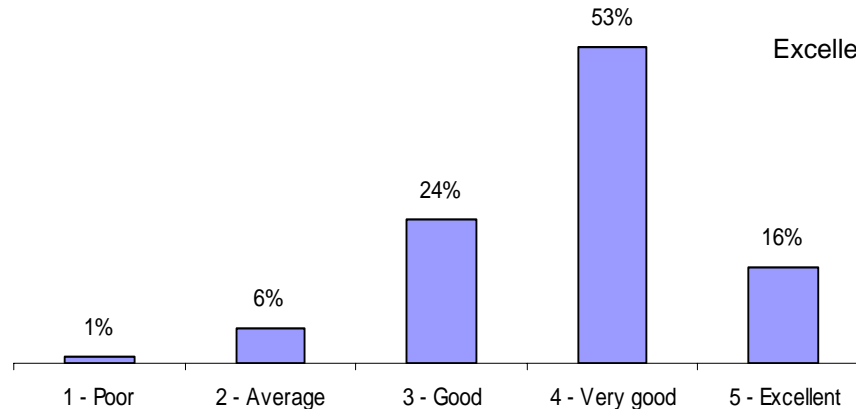

Your opinion regarding notoriety

Excellent/Very good/Good: 93%