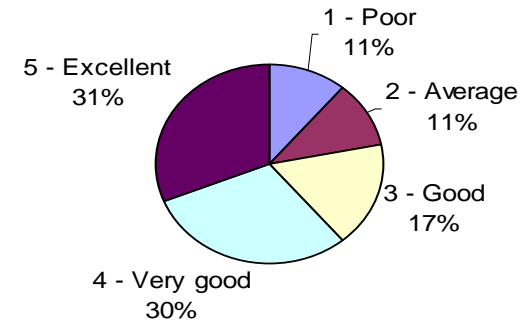

How did you evaluate the professionnals on the fair?

Time dedicated to the visit ?

General Organisation

Your opinion regarding welcome

Excellent/Very good/Good: 87%

Your opinion regarding registration

Excellent/Very good/Good: 78%

Your opinion regarding signaletic

Excellent/Very good/Good: 67%

General Organisation

Your opinion regarding parking

Excellent/Very good/Good: 66%

Your opinion regarding catering

Excellent/Very good/Good: 55%