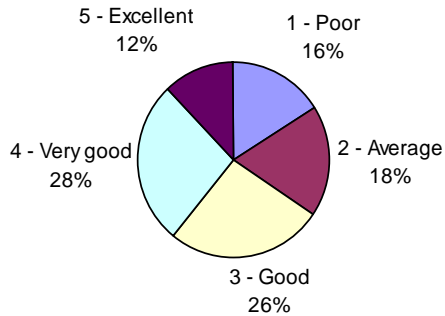

How did you evaluate the professionnals on the fair?

Time dedicated to the visit ?

General Organisation

Your opinion regarding welcome

Excellent/Very good/Good: 87%

Your opinion regarding registration

Excellent/Very good/Good: 78%

Your opinion regarding signaletic

Excellent/Very good/Good: 67%

General Organisation

Your opinion regarding parking

Excellent/Very good/Good: 66%

Your opinion regarding catering

Excellent/Very good/Good: 55%